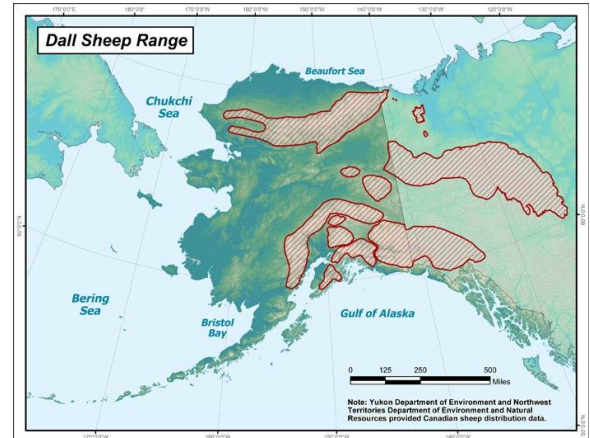

Dall Sheep

Habitat

- Dry Country
- Open Alpine Ridges

Diet

- Grasses
- Broad-Leaved Plants
- Dwarf Willows

Life Cycle

- Young Sheep are called Lambs
- Adult Sheep are called Ewes
- Live for approximately 10-12 years

Reproductive Cycle

- Lambs are usually in May
- 1 Lamb per Ewe occasionally 2 Lambs

Hunting Regulations

- Recreational Hunting for male is August and September
- Nonresidents need a guide or a relative who is an Alaska resident
- Season dates are August 25 to September 25

Migration

Classification

- Name- Ovis Dalli
- Men and Women live separately
- A group is called a Band